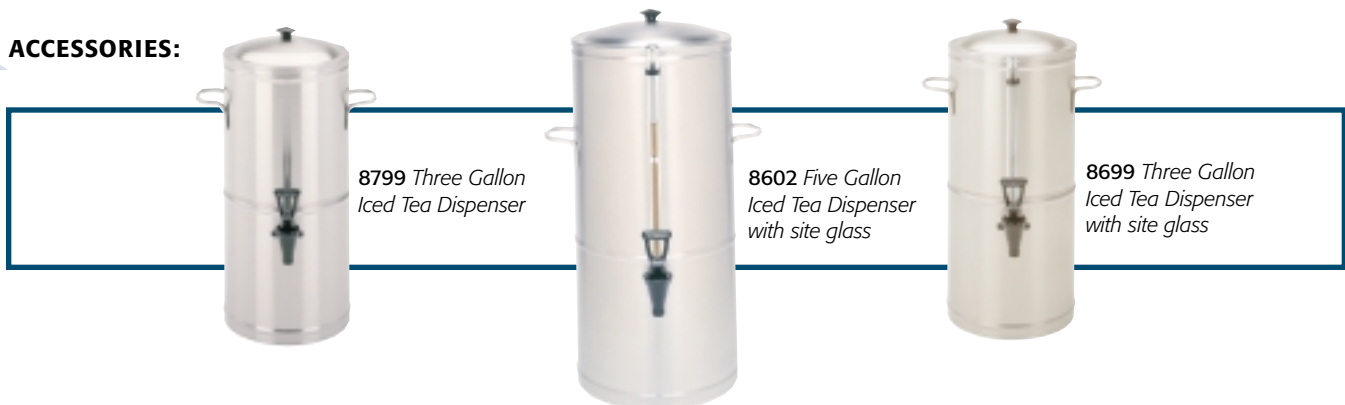

ACCESSORIES:

BLOOMFIELD INDUSTRIES
2 ERIK CIRCLE, PO BOX 280, VERDI, NV 89439 U.S.A.
(888) 356-5362 • FAX (800) 356-5142 • www.wellsbloomfield.com
Export: (775) 345-0444 • (775) 345-8232
5850 KEATON CRESCENT, MISSISSAUGA, ONTARIO L5R 3K2 CANADA
(905) 507-1700 • FAX (905) 507-1777 • www.bloomcan.com
©2001 BLOOMFIELD INDUSTRIES • PRINTED IN THE U.S.A
05/01 • REV (-) • PART NO. 75232

BLOOMFIELD