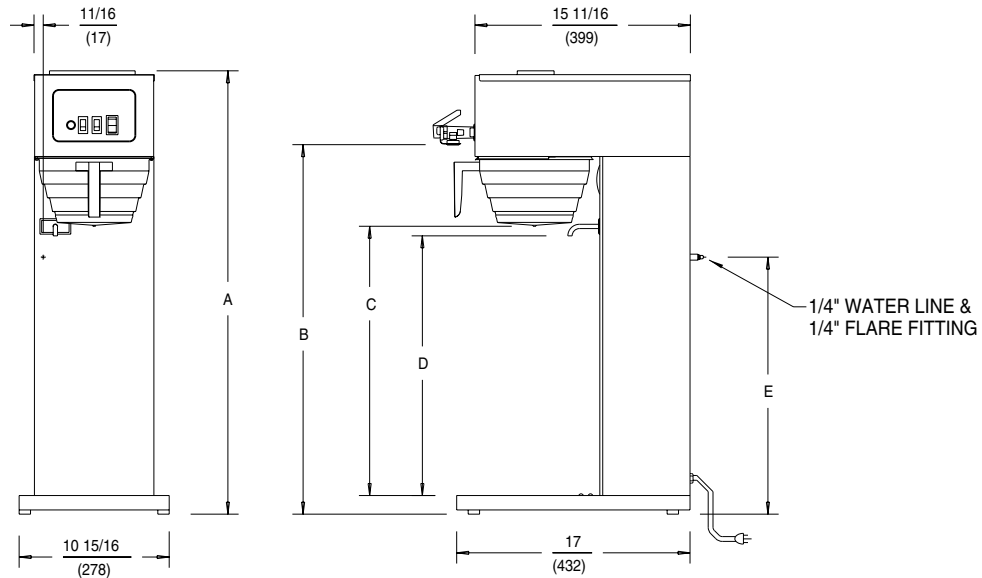

# BLOOMFIELD

**MODELS  
8742, 8748**

E9253

STD 4

**DIMENSIONS:** INCH  
(MM)

MODELS	A		B		C		D		E	
	INCHES	(MM)	INCHES	(MM)	INCHES	(MM)	INCHES	(MM)	INCHES	(MM)
8742	32 1/4	(819)	26 15/16	(684)	19 5/8	(498)	18 15/16	(481)	18 3/4	(476)
8748	35 1/4	(895)	29 15/16	(760)	22 5/8	(575)	21 15/16	(557)	21 3/4	(552)